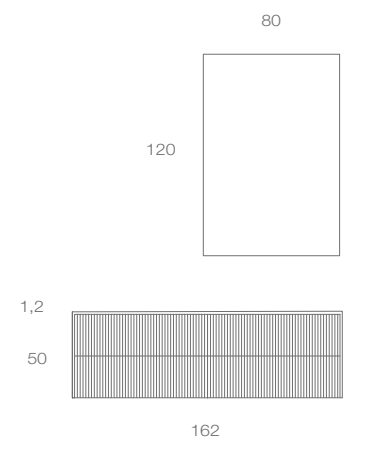

Dimensioni disponibili
su misura
faretto L 35—55 cm
Illuminazione
LED perimetrale — 4000 K
LED faretto — 4000 K

MIRROR WITH PERIMETER LED AND UPPER LED SPOTLIGHT

Available dimensions
made to measure
spotlight L 35—55 cm
Light
perimeter LED — 4000 K
spotlight LED — 4000 K

Specchio
Con luce LED perimetrale
L200 x H140 cm

Dimensions
L100+100 x D46 x H51,2 cm

Top
Noce Canaletto (WO.520)

Cabinet
Noce Canaletto Rigato (WO.520R)
Lacquered Glossy Beige (LL.140)

Countertop washbasin
Glossy White Ceramic (CEL.001)
L55 x D36 x H12 cm

Mirror
With perimeter LED light
L200 x H140 cm

S 02 — L 80+80 p. 08

Dimensioni
L162 x P46 x H51,2 cm

Top con lavabo integrato
Fianchi
Gres Marquina (GR.402)

Base
Noce Canaletto Rigato (WO.520R)

Specchio
Con luce LED perimetrale
L80 x H120 cm